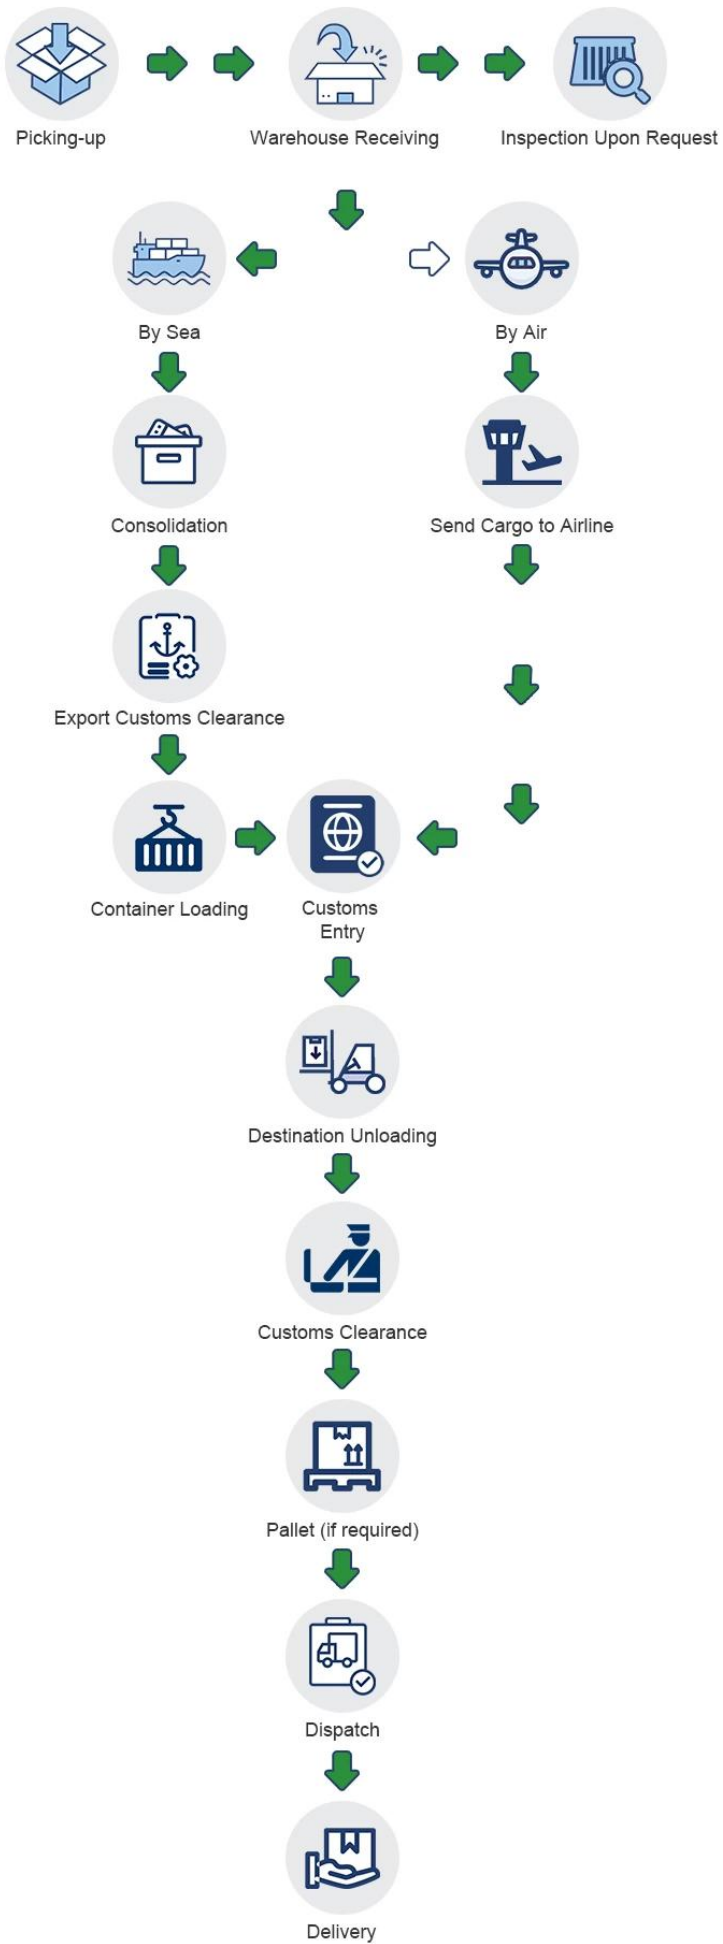

◆ Value-added services

Be your reliable freight forwarder

Babysitter for your goods

1. Customs broker
2. Commodity inspection
3. File service
4. Warehousing Services
5. Repacking service
6. shipping insurance
7. Quality inspection service
8. consultation service

[click here](#) Learn more about the stories between customers and Sunny.

◆ **Transportation process**

◆ Beginner

If you don't know how to get a shipping quote, please provide us with this information below.